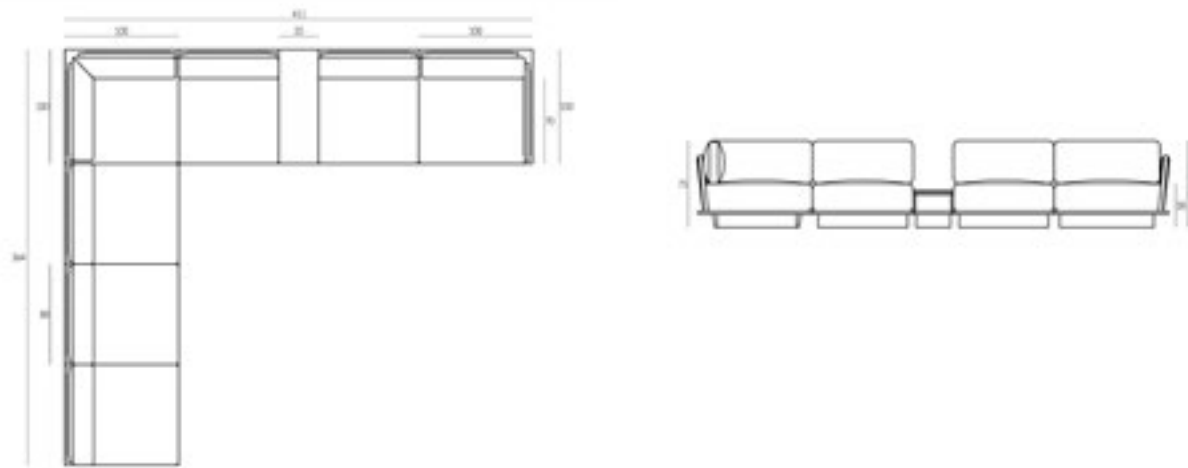

CORONET SOFA CONFIGURATIONS

COMPOSITION FOUR

3 X CENTRE SECTION / CORNER / CENTRE SECTION / SIDE TABLE / CENTRE SECTION / RIGHT ARM