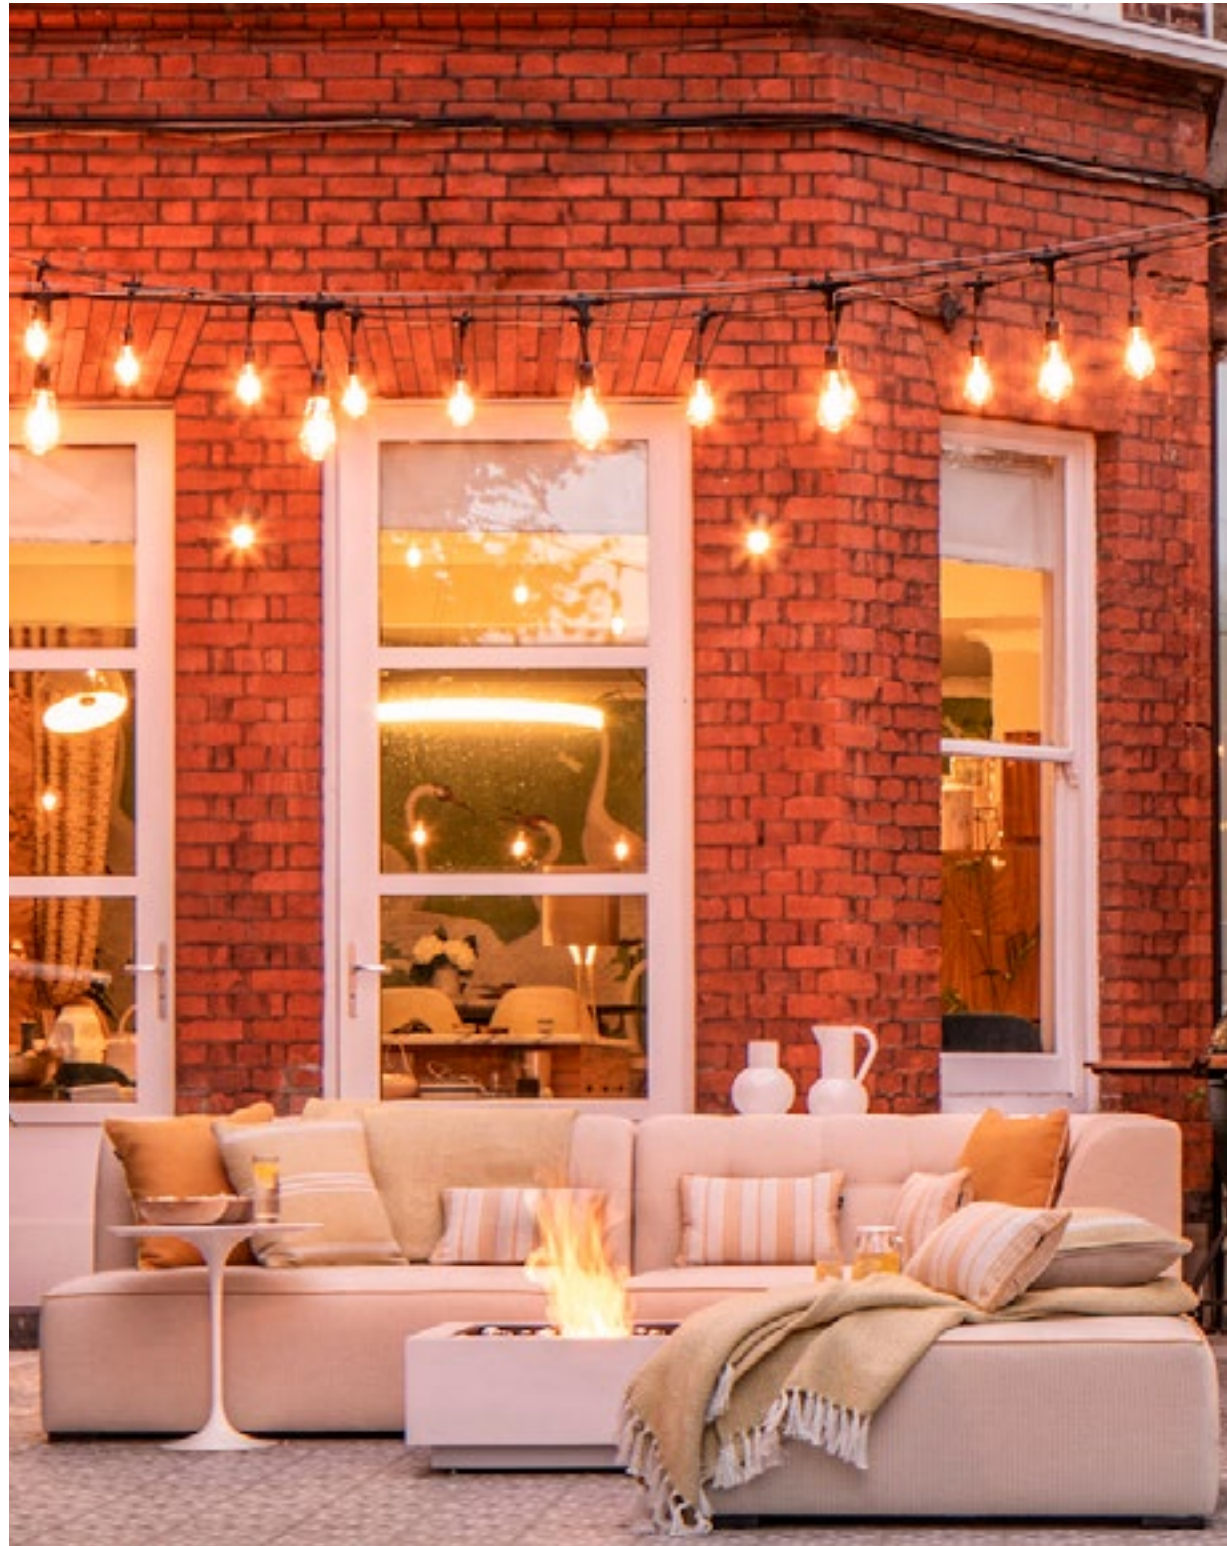

LONDON COURTYARD - UK

A stunning renovation of a Grade II-listed Victorian home in Hampstead's Belsize Village features a chic home office, a retro-styled home gym and an envy-inducing courtyard garden. The outdoor space features our **Azur Modular Sofa**, acting as an eye-catching centrepiece within the space that invites relaxation. The versatility of the design showcases perfect outdoor elegance and superb comfort for modern living.