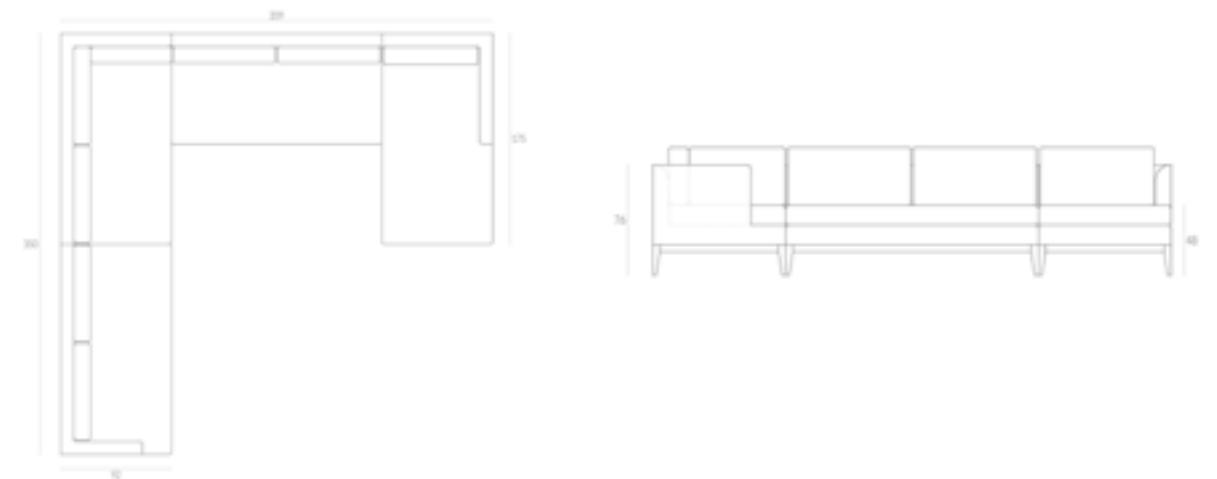

CHUCHUMBER SOFA CONFIGURATIONS

COMPOSITION FIVE

LEFT END UNIT / RIGHT CORNER UNIT / CENTRE SECTION / RIGHT ARM CHAISE