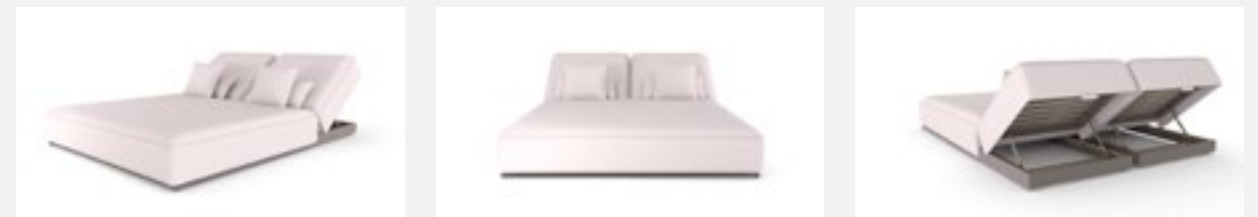

AZUR LOUNGER DUO

DIMENSIONS (CM): L 215 X W 160 X H 78 X SH 35
FABRIC QUANTITY: 10M PLAIN FABRIC
RECLINABLE BACKREST: 5 ADJUSTABLE POSITIONS
SCATTER CUSHIONS ARE NOT INCLUDED: SUGGESTED SIZE IN IMAGE 2 X 50 X 30CM, 2 X 45 X 45CM