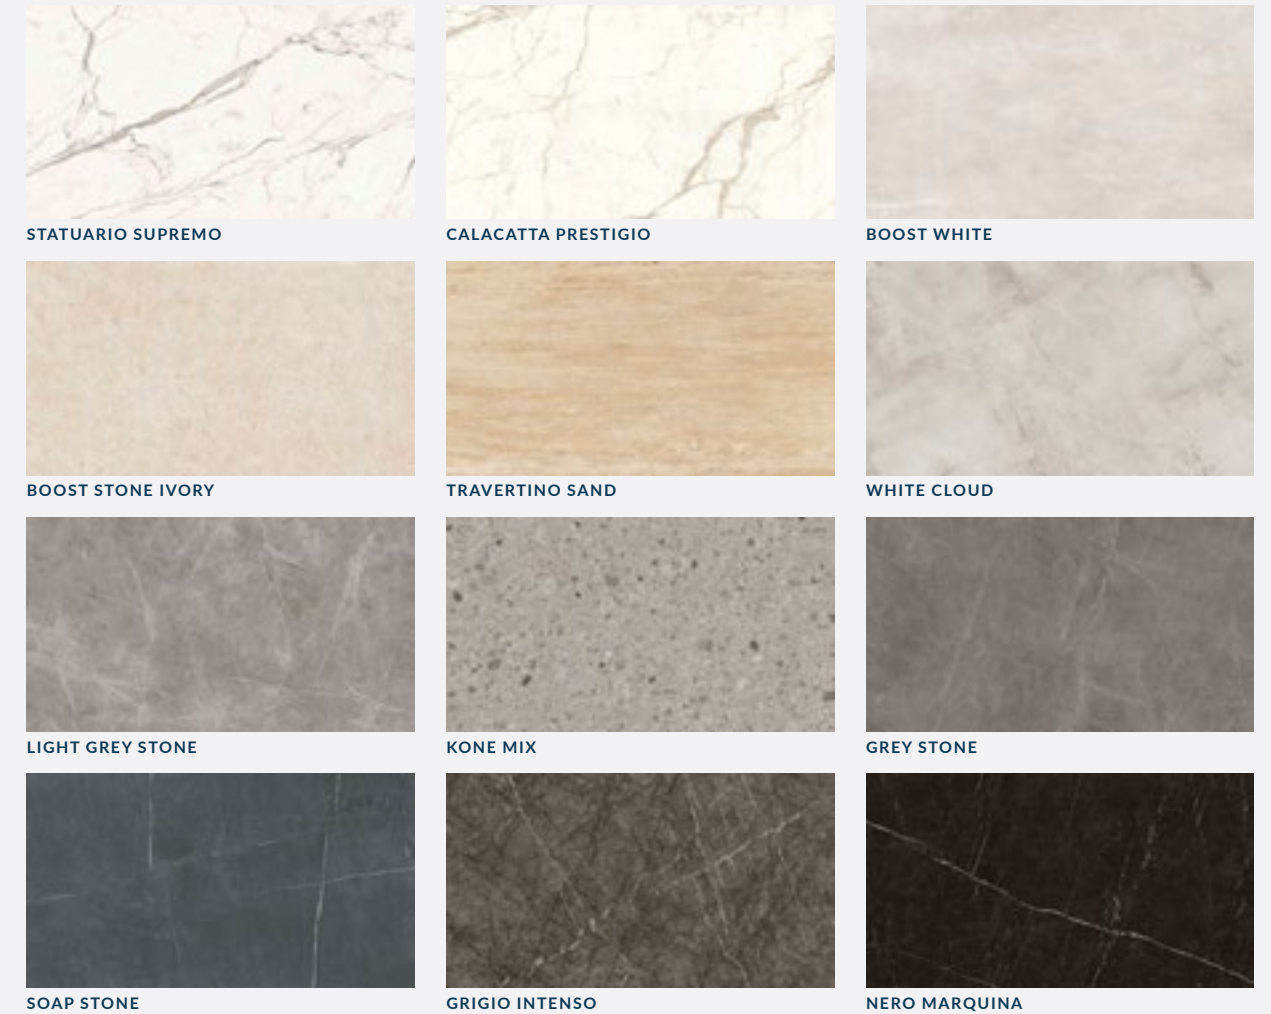

MARBLE & PORCELAIN FINISHES

PORCELAIN FINISHES

The hard-wearing and versatile qualities of porcelain stoneware make it an ideal choice for our table collection. Impressive surface hardness withstands wear and scratching while being resistant to chemicals and colour change.