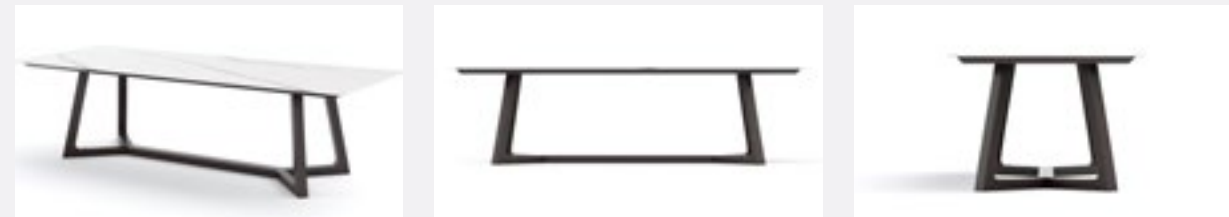

PERSEUS PORCELAIN - RECTANGULAR

DINING TABLE

DIMENSIONS (CM): (A) W 218 X D 104 X H 75 (B) W 240 X D 104 X H 75 (C) W 280 X D 104 X H 75
TABLE TOP: ITALIAN PORCELAIN STONEWARE (1.2CM) | AVAILABLE IN 12 COLOURS
IROKO BASE AND LEGS: 11 FINISHES AVAILABLE