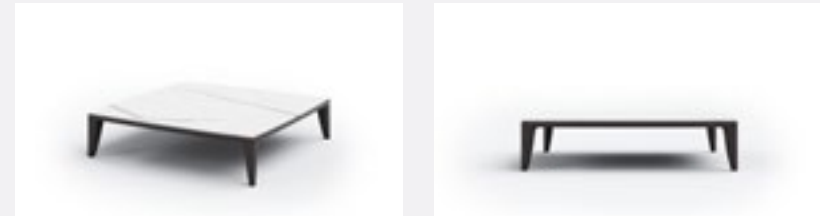

TAVIRA SQUARE

COFFEE TABLE

DIMENSIONS (CM): (A) W 100 X D 100 X H 33 (B) W 123 X D 123 X H 33

TABLE TOP: ITALIAN PORCELAIN STONEWARE (1.2CM) | AVAILABLE IN 12 COLOURS
ITALIAN MARBLE TOP (3CM) | AVAILABLE IN 2 COLOURS AND 3 EDGE FINISHES

IROKO BASE AND LEGS: 11 FINISHES AVAILABLE