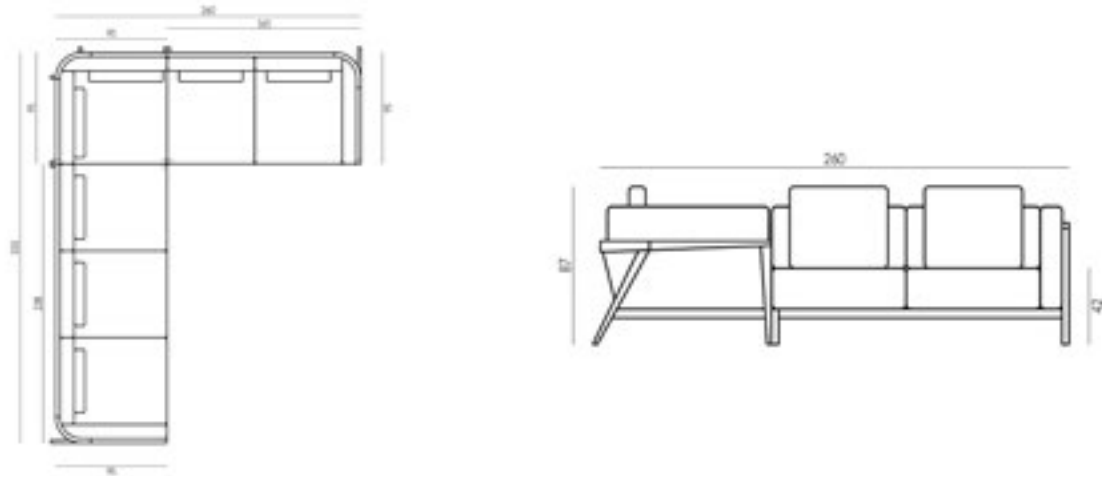

COMPOSITION SEVEN

LEFT ARM END SECTION 2-SEATER / OTTOMAN / 3-SEATER SOFA 227CM

PORTO SOFA CONFIGURATIONS

COMPOSITION EIGHT

LEFT ARM END SECTION 2-SEATER / CORNER UNIT / RIGHT ARM END SECTION 2-SEATER

COMPOSITION NINE