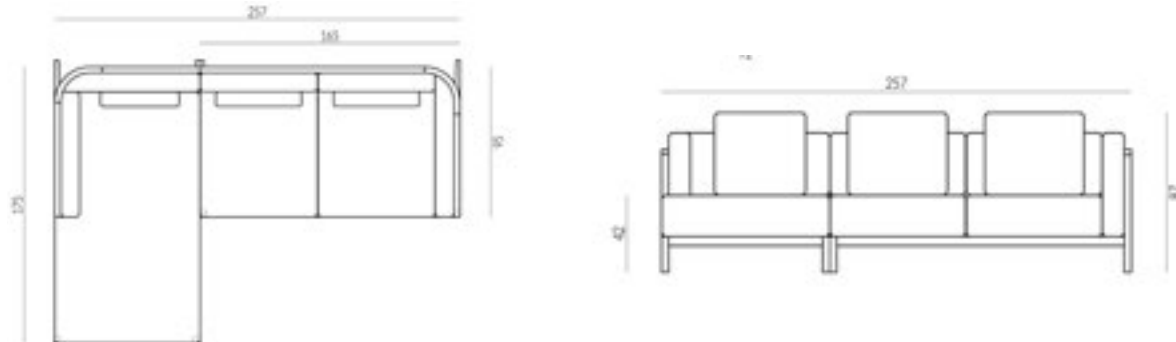

COMPOSITION TWO

LEFT ARM CHAISE SECTIONAL / 2-SEATER RIGHT ARM END SECTIONAL