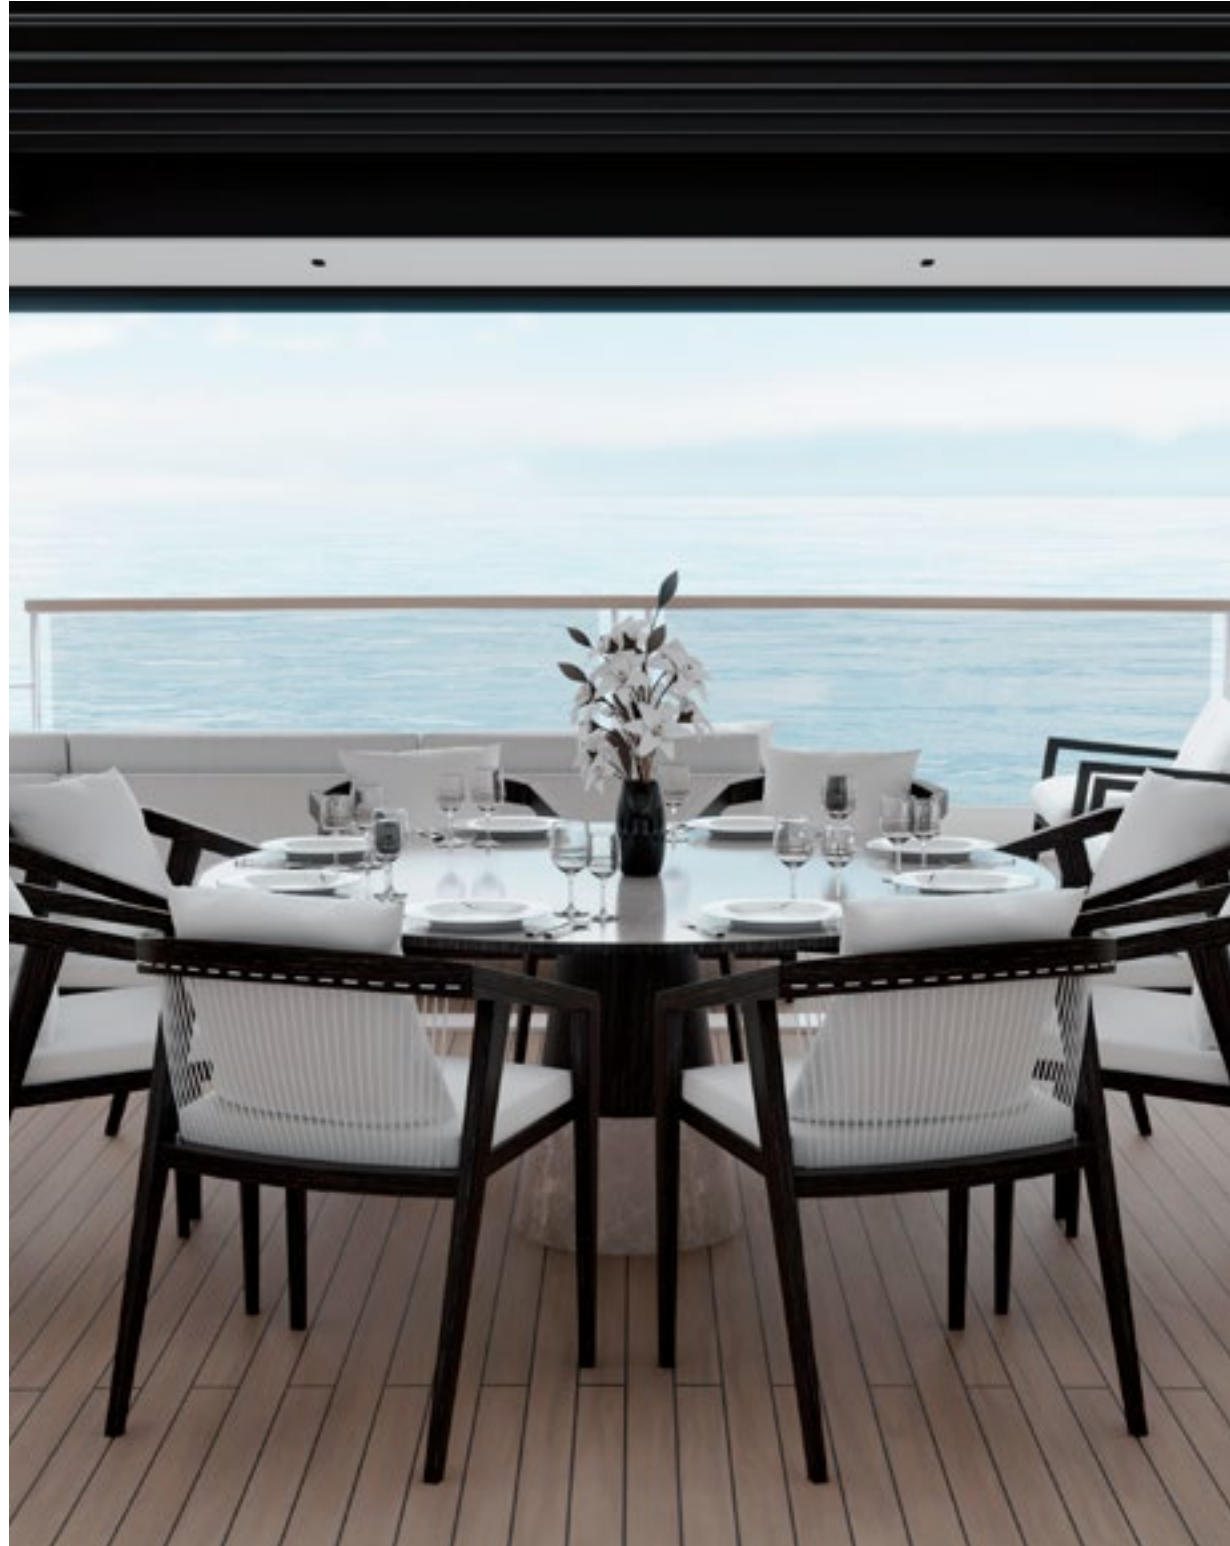

SUNSEEKER COLLABORATION - 90 OCEAN ENCLOSED YACHT

The new Sunseeker 90 Ocean Enclosed Yacht showcases the fresh design direction of the label's next generation of larger models. The lounging area showcases our **Chuchumber Modular Sofa**, **Porto Armchair** and **Marmaros Coffee Table**, while the enclosed dining space features the **Coronet Dining Chairs** for a timeless look and feel.