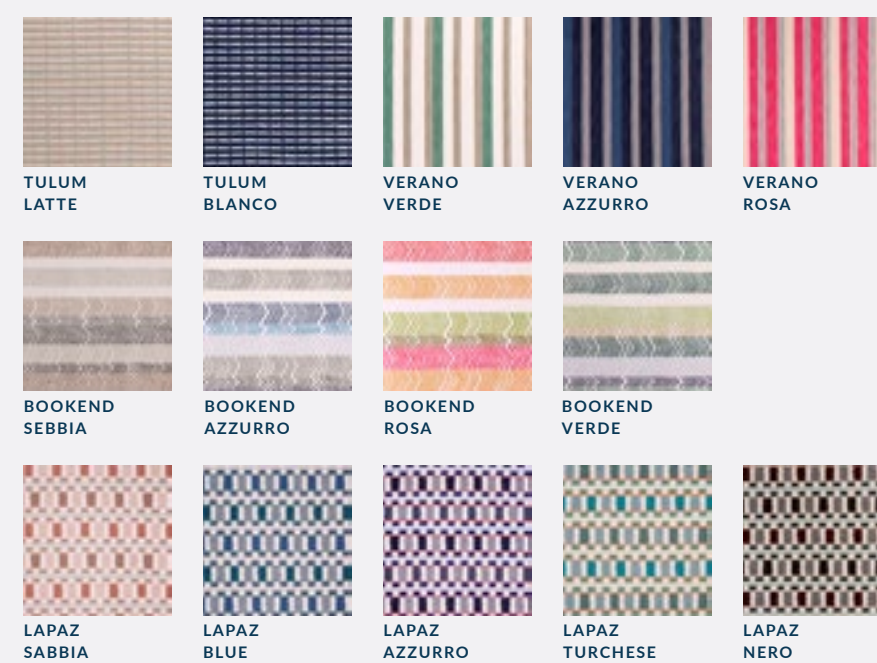

IN/OUTDOOR FABRICS

CATEGORY F - CHRISTOPHER FARR BY PERENNIALS

100% SOLUTION DYED ACRYLIC 54" / 137CM WIDTH
3 YEAR WARRANTY

TULUM LATTE   TULUM BLANCO   VERANO VERDE   VERANO AZZURRO   VERANO ROSA
BOOKEND SEBBIA   BOOKEND AZZURRO   BOOKEND ROSA   BOOKEND VERDE
LAPAZ SABBIA   LAPAZ BLUE   LAPAZ AZZURRO   LAPAZ TURCHESE   LAPAZ NERO

CATEGORY G - 3 BEACHES, SUNBRELLA

100% SOLUTION DYED ACRYLIC 55" / 140CM WIDTH
5 YEAR WARRANTY