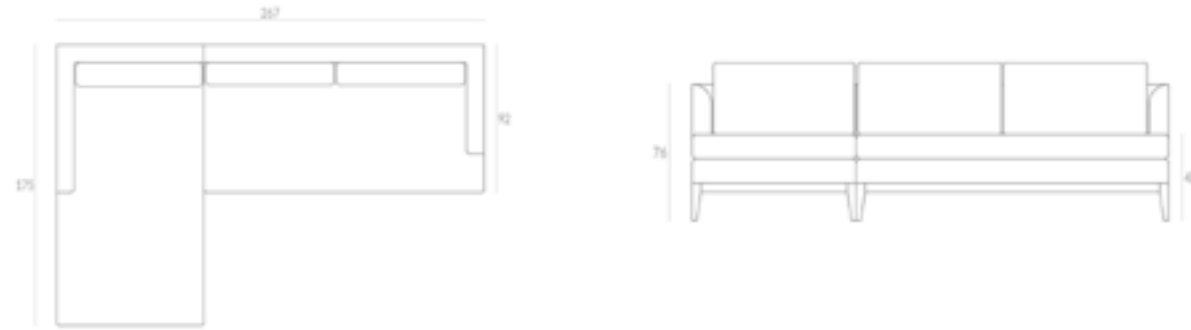

CHUCHUMBER SOFA CONFIGURATIONS

COMPOSITION ONE

LEFT ARM CHAISE / RIGHT ARM END UNIT