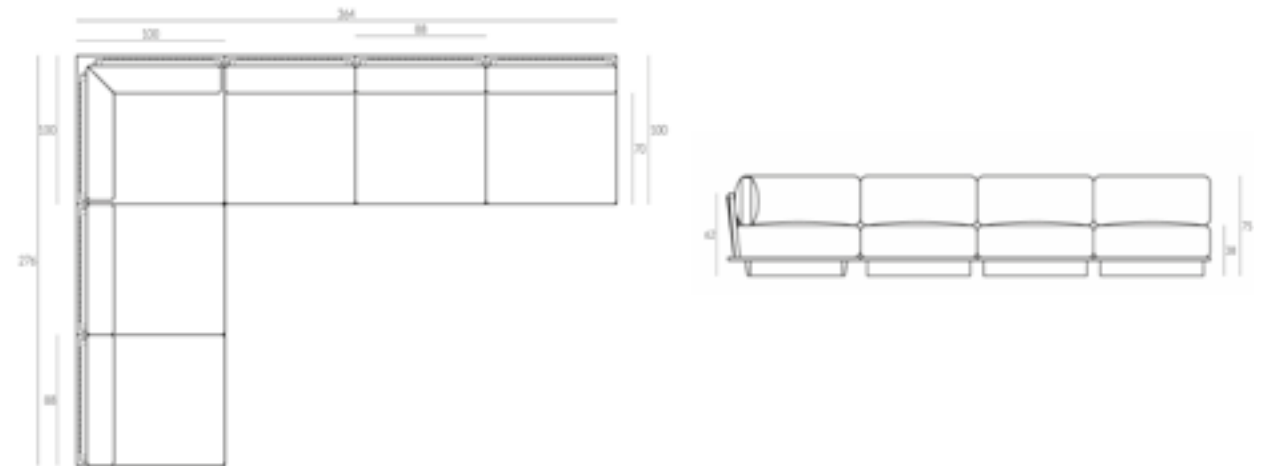

WOLF

SAGE

ROYALE

CORONET SOFA CONFIGURATIONS

COMPOSITION ONE

LEFT ARM / 2 X CENTRE SECTIONS / OTTOMAN

COMPOSITION TWO

2 X CENTRE SECTIONS / CORNER SECTION / 3 X CENTRE SECTIONS