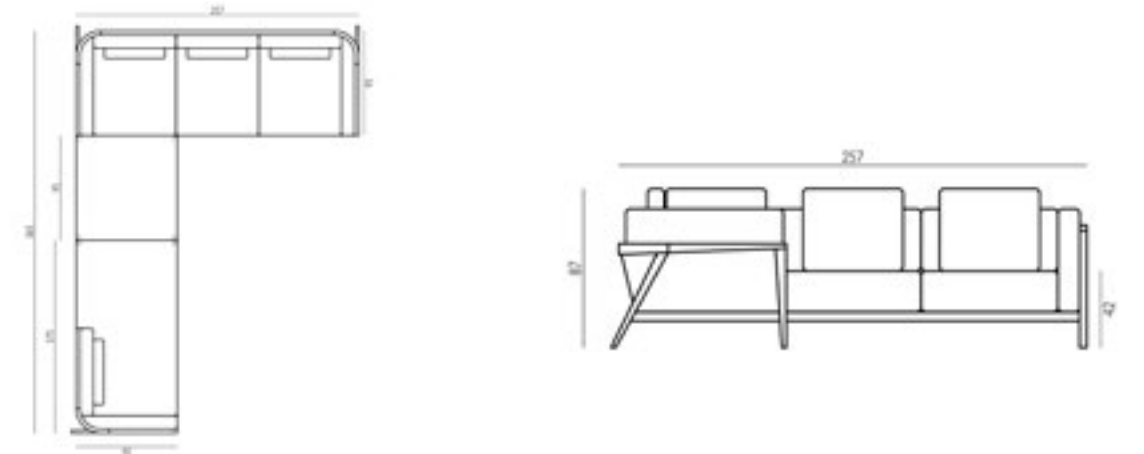

COMPOSITION FOUR

LEFT ARM CHAISE SECTIONAL / OTTOMAN / 2-SEATER RIGHT ARM END SECTIONAL

PORTO SOFA CONFIGURATIONS

COMPOSITION FIVE

RIGHT ARM DAYBED / 3-SEATER 257CM

COMPOSITION SIX

RIGHT ARM DAYBED / OTTOMAN / 3-SEATER SOFA 257CM