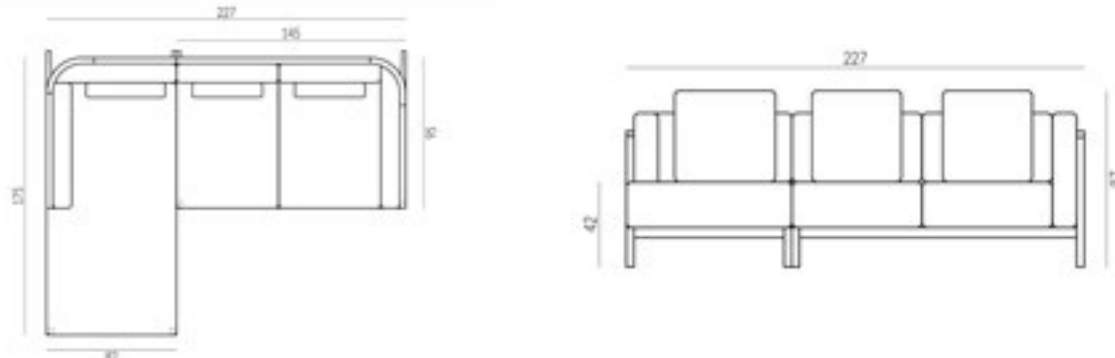

PORTO SOFA CONFIGURATIONS

COMPOSITION ONE

LEFT ARM CHAISE SECTIONAL / 2-SEATER RIGHT ARM END SECTION