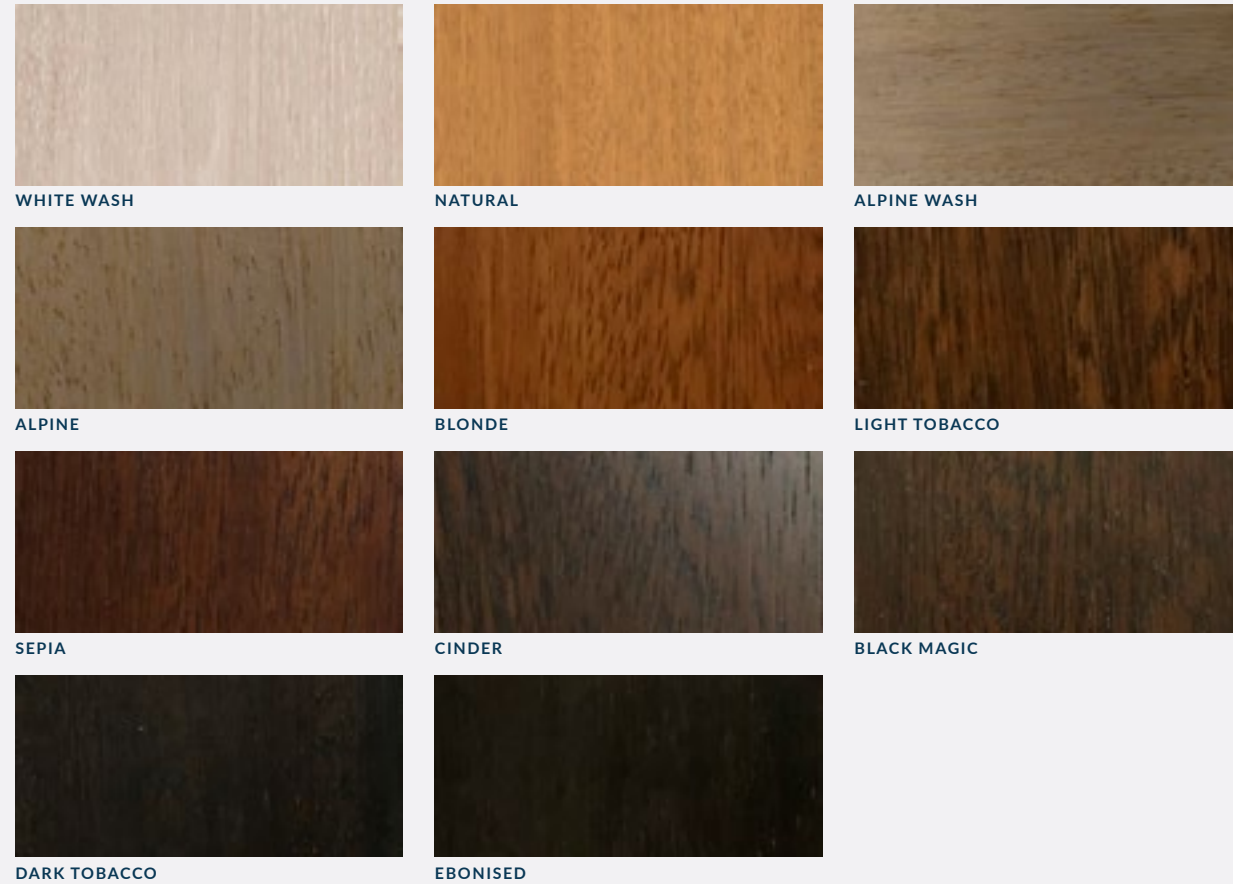

CATEGORY G - 3 BEACHES, SUNBRELLA

100% SOLUTION DYED ACRYLIC 55" / 140CM WIDTH
5 YEAR WARRANTY

DAZE GRAVEL INK EARTH ETHNIC SAND DIAMOND PEARL SCALLOP PEARL VERDANT GRAVEL DUCK STRIPE PEARL
 DUCK STRIPE MORGANITE DIAMOND MORGANITE SCALLOP MORGANITE MARRAKESH MORGANITE CAMP MORGANITE DUCK STRIPE SAPPHIRE SAPPHIRE DIAMOND
 SCALLOP SAPPHIRE MARRAKESH SAPPHIRE DUCK STRIPE EMERALD CAMP EMERALD MARRAKESH EMERALD DUCK STRIPE ONYX ONYX DIAMOND
 SCALLOP ONYX MARRAKESH ONYX

These colours are for reference only and are an approximation of the true colours. Samples will be sent out for sign off. Please note, for the 'Natural' finish, as Iroko wood is a natural material, the grain and shades of colour vary, this is not a defect but rather a natural beauty of working with solid wood.