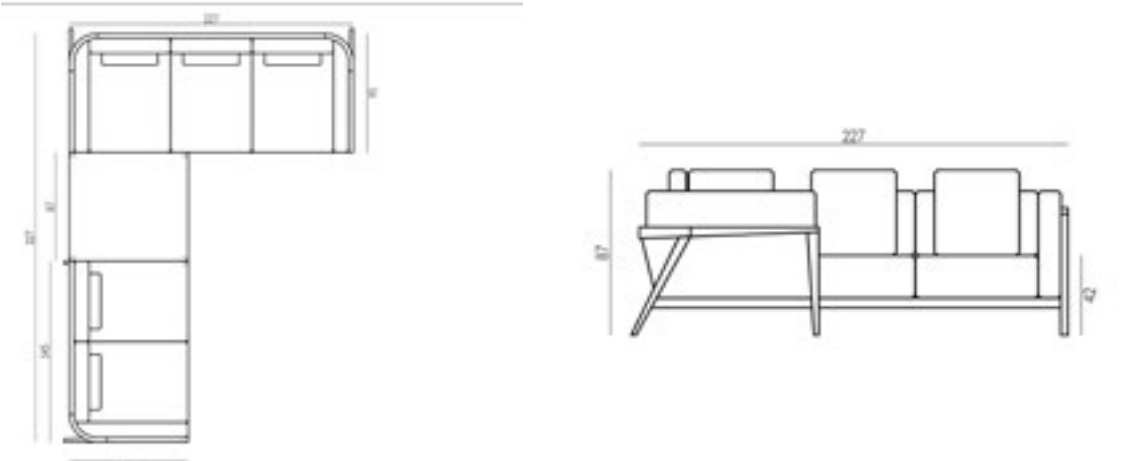

COMPOSITION SEVEN

LEFT ARM END SECTION 2-SEATER / OTTOMAN / 3-SEATER SOFA 227CM