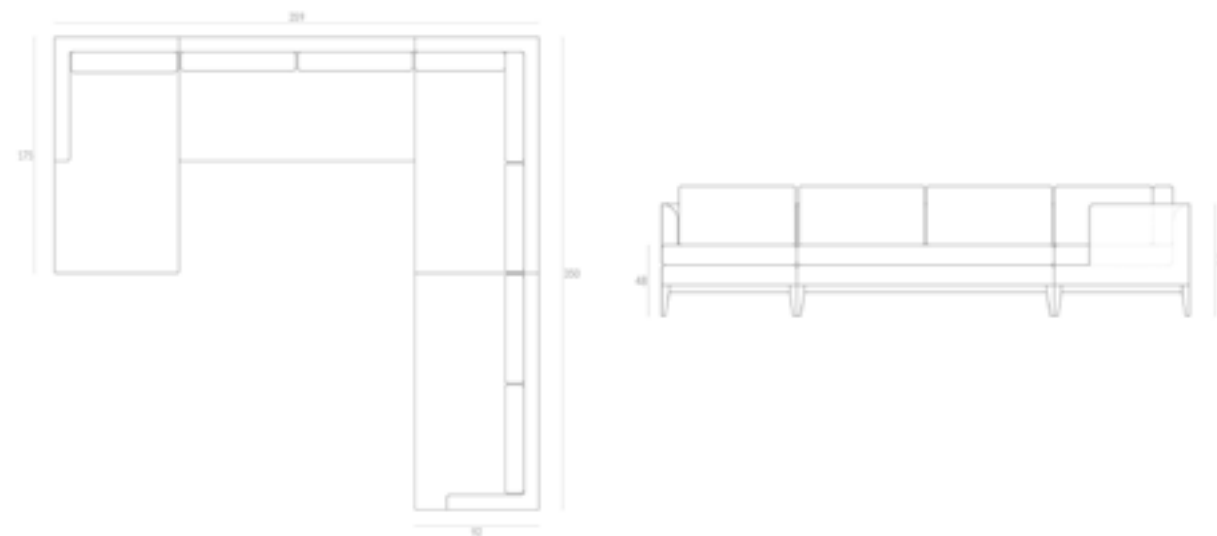

LEFT ARM CHAISE / CENTRE UNIT / RIGHT ARM CHAISE

CHUCHUMBER SOFA CONFIGURATIONS

COMPOSITION FIVE

LEFT END UNIT / RIGHT CORNER UNIT / CENTRE SECTION / RIGHT ARM CHAISE

COMPOSITION SIX

LEFT END UNIT / CENTRE SECTION / LEFT CORNER UNIT / RIGHT END UNIT