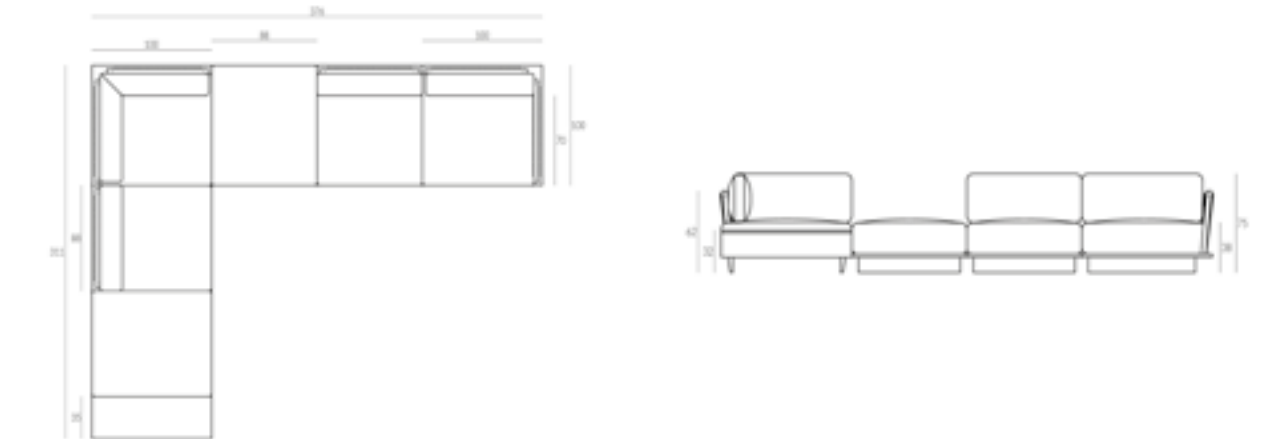

2 X CENTRE SECTIONS / CORNER SECTION / 3 X CENTRE SECTIONS

COMPOSITION THREE

SIDE TABLE / OTTOMAN / CENTRE SECTION / CORNER / OTTOMAN / CENTRE SECTION / RIGHT ARM