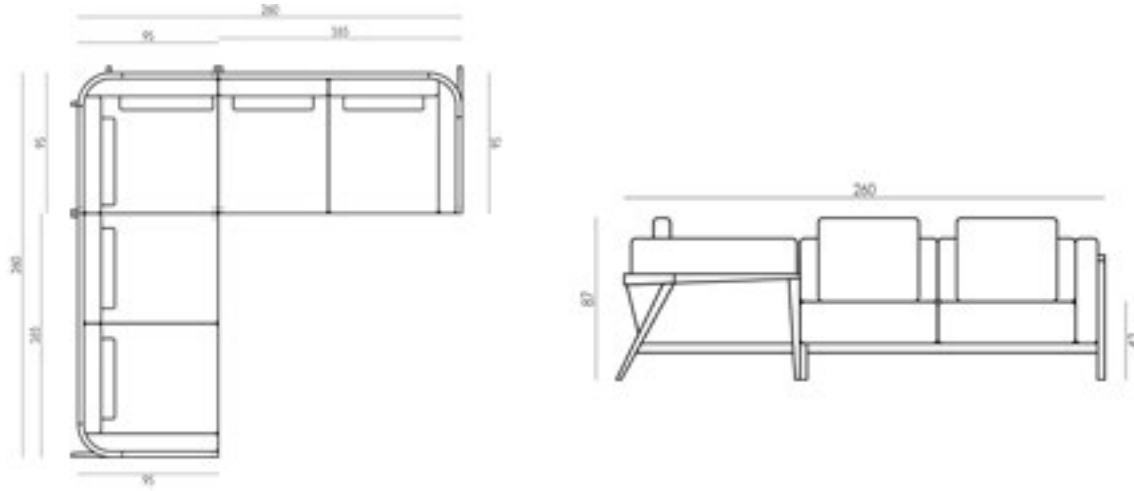

PORTO SOFA CONFIGURATIONS

COMPOSITION EIGHT

LEFT ARM END SECTION 2-SEATER / CORNER UNIT / RIGHT ARM END SECTION 2-SEATER