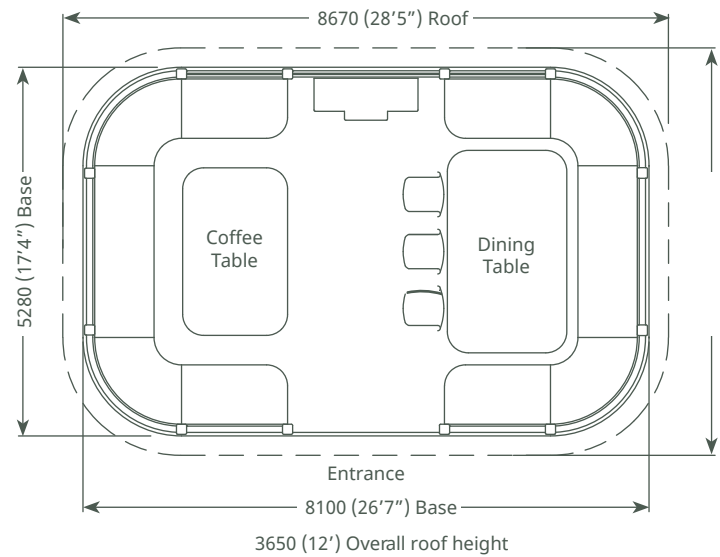

Crown Versailles

Seats 12-15

Customise Your
Cushion & Blind
Colours

Pavilion package options:

Professional

- Timber framed building
- Cedar tiled or thatched roof
- Underside plywood
- 1 x Entrance
- 8 x Balustrade infills
- 3 x Full clad panel infill
- 9 x Full length window Blinds
- 5 x Dining benches
- 5 x Sofa benches
- 2 x Stools
- Full set of cushions
- 1 x Timber dining table
- 1 x Timber coffee table

Package Price:
£73,800 incl vat

Premium

- Timber framed building
- Cedar tiled or thatched roof
- Underside cladding
- 1 x Entrance
- 8 x Balustrade infills
- 3 x Full clad panel infill
- 9 x Full length window blinds
- 5 x dining benches
- 5 x Sofa benches with cladding
- 2 x Stools
- Full set of cushions
- 1 x Timber dining table (with glass top)
- 1 x Timber coffee table (with glass top)
- Any configuration of infill panels is available on request within the premium range

Package Price:
£81,400 incl vat

Coffee table and bench seating replaces hot tub in professional & premium models