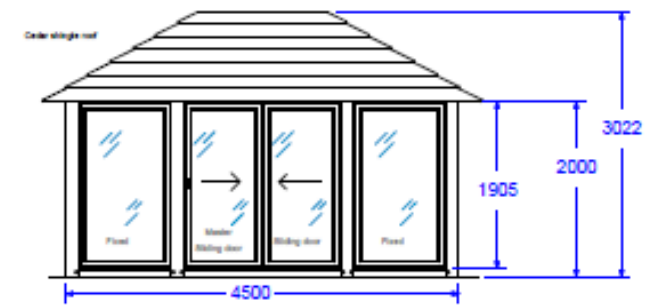

Package Price:
£40,150 incl vat

Premium model shown above

Crown Versailles

Seats 12-15

Customise Your
Cushion & Blind
Colours

Pavilion package options:

Professional

- Timber framed building
- Cedar tiled or thatched roof
- Underside plywood
- 1 x Entrance
- 8 x Balustrade infills
- 3 x Full clad panel infill
- 9 x Full length window Blinds
- 5 x Dining benches
- 5 x Sofa benches
- 2 x Stools
- Full set of cushions
- 1 x Timber dining table
- 1 x Timber coffee table

Package Price:
£73,800 incl vat

Premium

- Timber framed building
- Cedar tiled or thatched roof
- Underside cladding
- 1 x Entrance
- 8 x Balustrade infills
- 3 x Full clad panel infill
- 9 x Full length window blinds
- 5 x dining benches
- 5 x Sofa benches with cladding
- 2 x Stools
- Full set of cushions
- 1 x Timber dining table (with glass top)
- 1 x Timber coffee table (with glass top)
- Any configuration of infill panels is available on request within the premium range

Package Price:
£81,400 incl vat

Coffee table and bench seating replaces hot tub in professional & premium models

Crown Weybridge (4.5m x 3m)

INCLUDES DINING & LOUNGING FURNITURE PACKAGE

Dining & Lounging Package Includes: