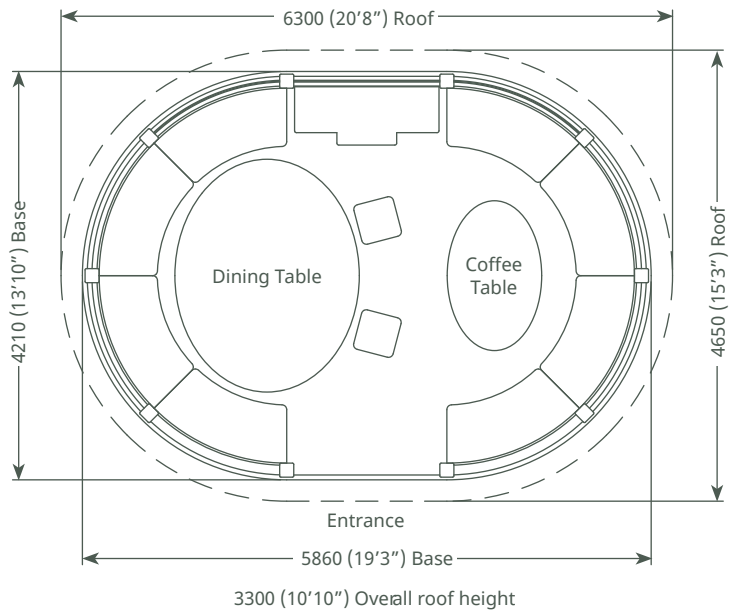

Package Price:

£39,100 incl vat

Crown Hampton

Seats 8-14

Customise Your
Cushion & Blind
Colours

Pavilion package options:

Professional

- Timber framed building
- Cedar tiled or thatched roof
- Underside plywood
- 1 x Entrance
- 2 x Balustrade infills
- 3 x Full clad panel infill
- 4 x ½ clad & ½ plexiglass panel infills
- 3 x Full length window Blinds
- 4 x Dining benches
- 4 x Sofa benches
- 2 x Stools
- Full set of cushions
- 1 x Dining Table
- 1 x Coffee Table