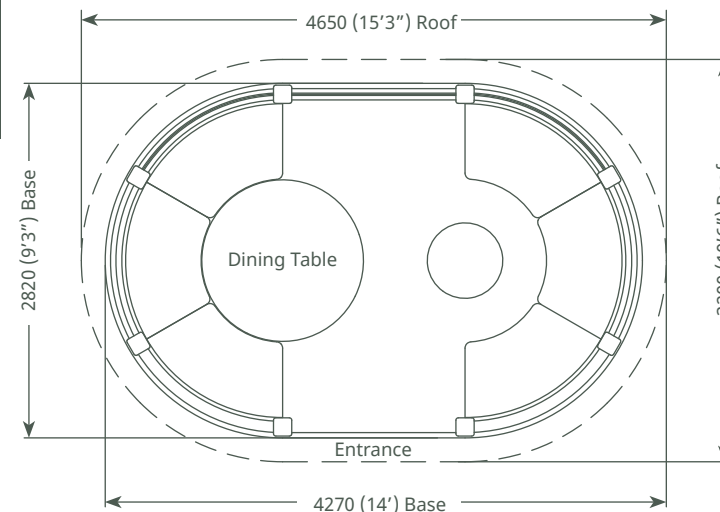

Package Price:

£28,100 incl vat

Premium model shown above

Note: dining benches replace polywicker furniture

Crown Ascot

Seats 8

Customise Your
Cushion & Blind
Colours

2920 (9'7") Overall roof height