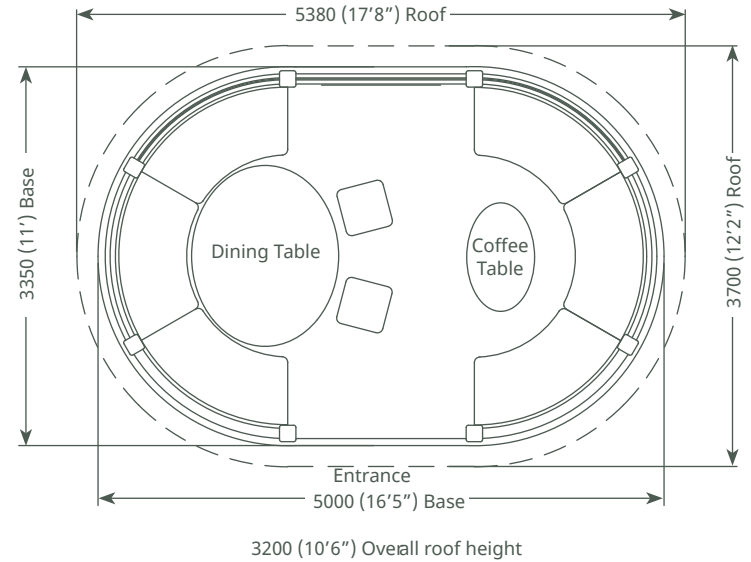

Package Price:

£29,750 incl vat

Crown Windsor

Seats 10

Customise Your
Cushion & Blind
Colours

Pavilion package options:

Professional

- Redwood timber framed building
- Cedar tiled or thatched roof
- Underside plywood
- 1 x Entrance
- 2 x Balustrade infills
- 3 x Full clad panel infills
- 2 x ½ clad & ½ plexiglass panel infills
- 3 x Full length window blinds
- 3 x Dining benches
- 3 x Sofa benches
- Full set of cushions
- 1 x Dining Table
- 1 x Coffee Table