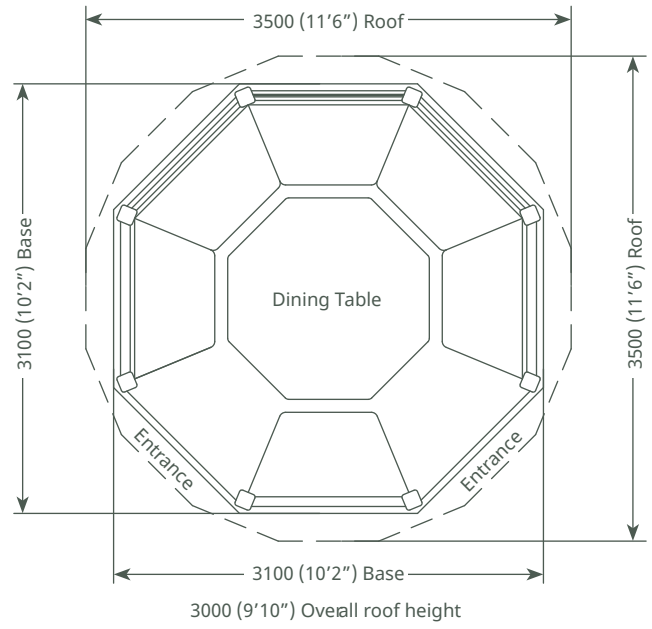

Package Price:

£18,600 incl vat

Crown Guinevere

Seats 7-10

Customise Your
Cushion & Blind
Colours

Pavilion package options:

Professional

- Redwood timber framed building
- Cedar tiled or thatched roof
- Underside plywood
- 2 x Entrance
- 5 x Full length window blinds
- 6 x Dining benches
- Full set of cushions
- 1 x Dining table
- 3 x Balustrade infills
- 1 x Full clad panel infill
- 2 x ½ clad & ½ plexiglass panel infills