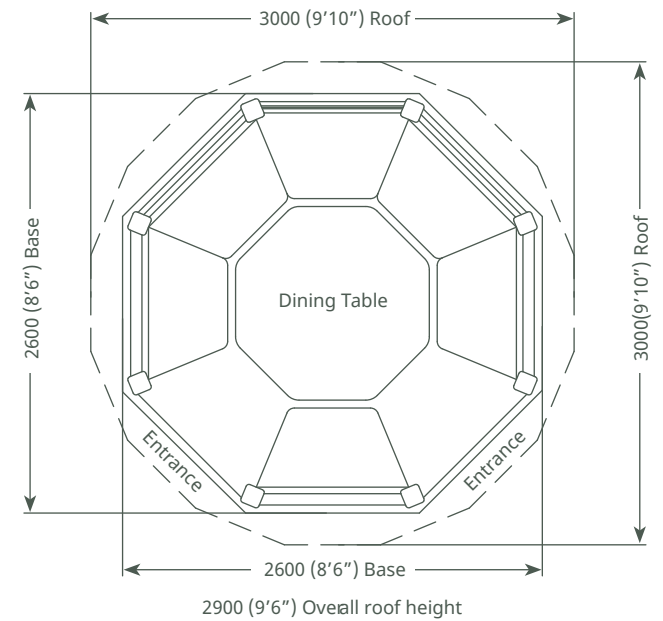

included above. Any other configuration of infill panels is available on request within the premium range

Package Price:

£14,300 incl vat

Crown Tudor

Seats 6-8

Customise Your
Cushion & Blind
Colours

Premium model shown above