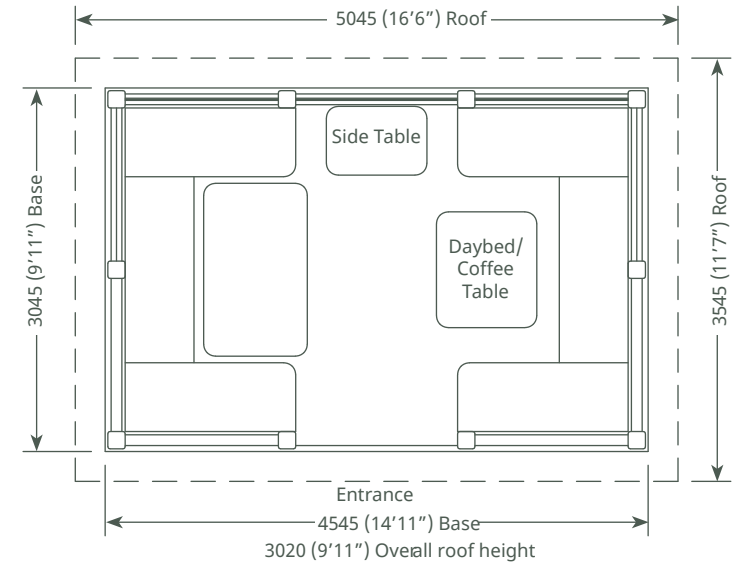

Package Price:

£25,050 incl vat

Crown Eden

Seats 12

Customise Your
Cushion & Blind
Colours

Pavilion package options:

Professional

- Redwood timber framed building
- Cedar tiled or thatched roof
- Underside plywood
- 1 x Entrance
- 4 x Balustrade infills
- 3 x Full clad panel infill
- 2 x ½ clad & ½ plexiglass panel infills
- 5 x Full length window blinds
- 3 x Dining benches
- 3 x Sofa benches
- 2 x Stools
- Full set of cushions
- 1 x Dining Table
- 1 x Coffee Table (fits together with side table to make a day bed)
- 1 x Side table with cushion (fits together with coffee table to make day bed)