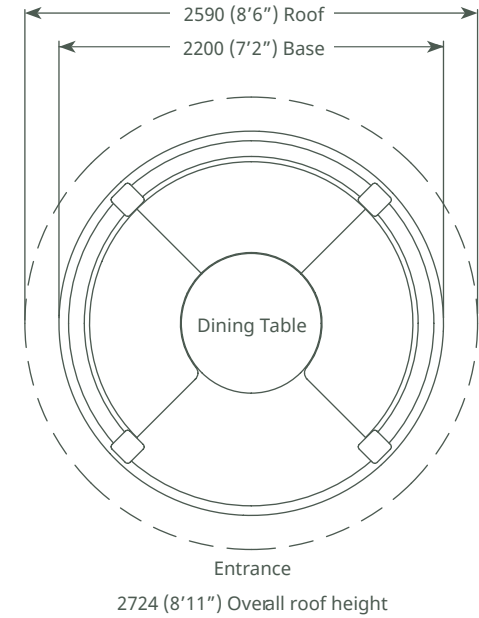

Crown Rose

Seats 2-4

Customise Your
Cushion & Blind
Colours

Pavilion package options:

Professional

- Redwood timber framed building
- Cedar tiled or thatched roof
- Underside plywood
- 1 x Entrance
- 3 x Balustrade infills
- 4 x Full length window blinds
- 3 x Dining benches
- Full set of cushions
- Fixed dining table

Package Price:

£11,850 incl vat

Premium

- Redwood timber framed building
- Cedar tiled or thatched roof
- Underside cladding
- 1 x Entrance
- 3 x Balustrade infills
- 4 x Full length window blinds
- 3 x Dining benches
- Full set of cushions
- Fixed dining table (with glass top)
- Most popular infill selection included above. Any other configuration of infill panels is available on request within the premium range

Package Price:

£12,900 incl vat