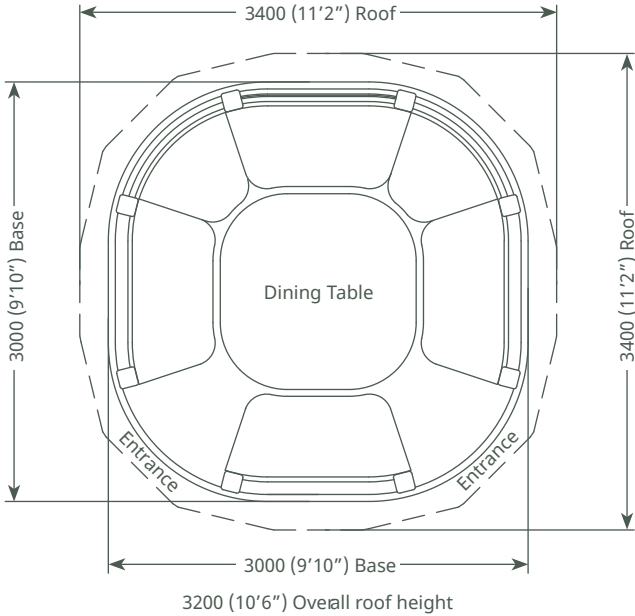

Package Price:

£22,100 incl vat

Premium model shown above

Crown Wolsey (Raised)

Seats 8-10

Customise Your Cushion & Blind Colours

Pavilion package options:

Professional