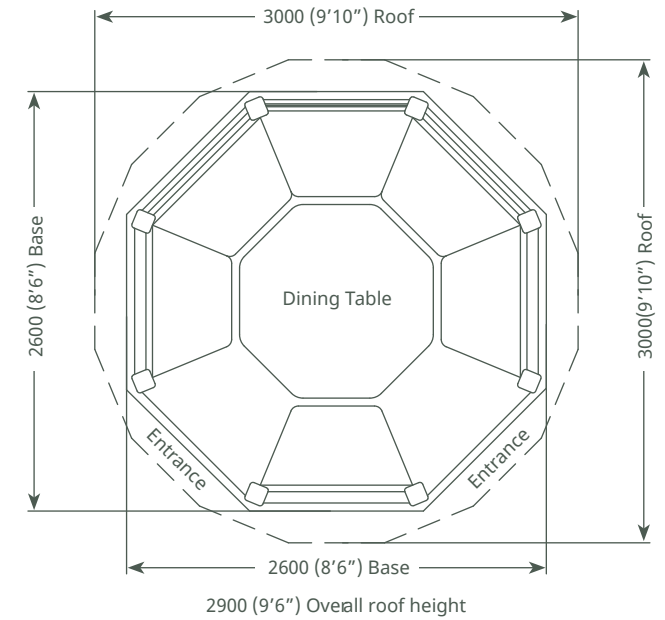

Seats 6-8

Customise Your
Cushion & Blind
Colours

Pavilion package:

- Redwood timber framed building
- Asphalt tiled roof (brown)
- Underside roof ply/melamine (white)
- 2 x Entrance
- 8 x Full length window blinds
- 6 x Dining benches
- Full set of cushions
- 1 x Dining table
- 6 x Balustrade infills