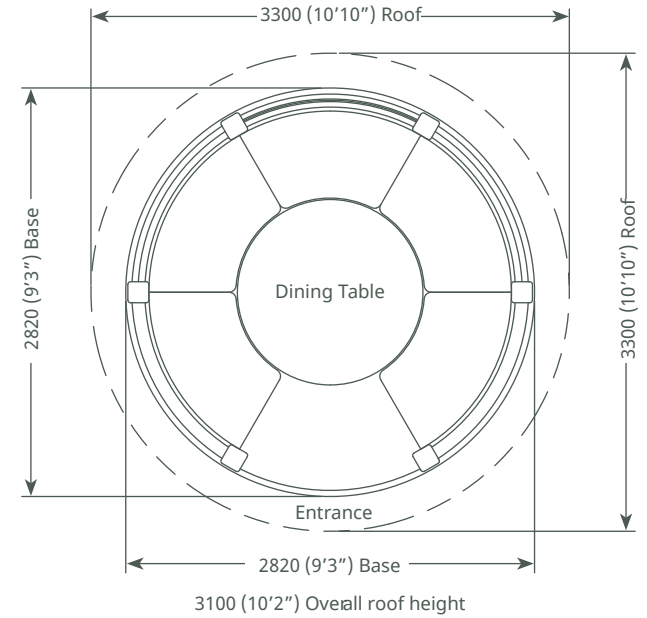

Package Price:
£16,550 incl vat

Crown Elizabeth

Seats 6-8

Customise Your
Cushion & Blind
Colours

Premium model shown above

Pavilion package options:

Professional

- Redwood timber framed building
- Cedar tiled or thatched roof
- Underside plywood
- 1 x Entrance
- 3 x Full length window blinds
- 5 x Dining benches
- Full set of cushions
- 1 x Table
- 2 x Balustrade infills
- 1 x Full clad panel infill
- 2 x ½ clad & ½ plexiglass panel infills