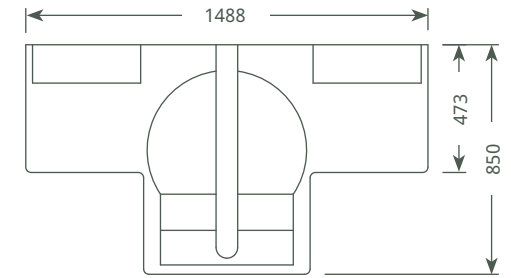

The dimensions

Available for the following models: Windsor, Hampton, Orangery, Weybridge, St. Tropez, Kensington & Versailles

Wood fired oven for year round cooking.

Package includes:

- Wine cabinet with granite work top
- 2 x back mirrored wall units
- DeliVita wood fired oven with bespoke flue & accessories pack (excludes wine cooler)

Package Price:

£8,750 incl vat