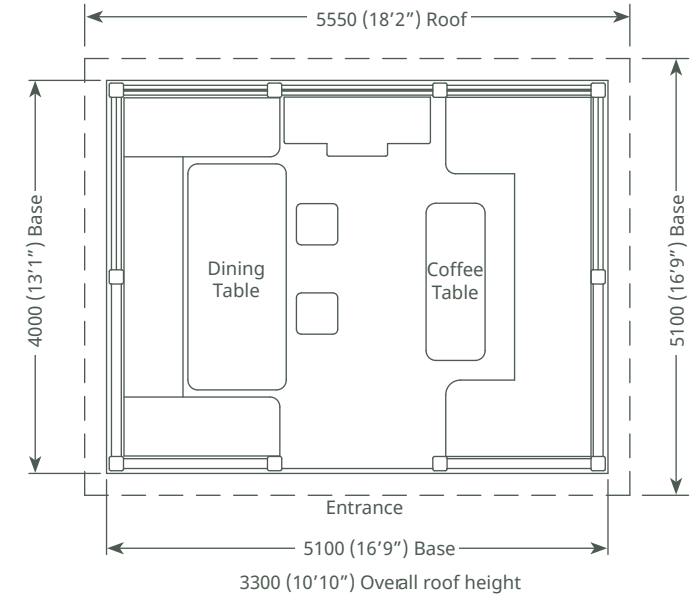

Package Price:

£31,200 incl vat

Premium model shown above

Crown Orangery

Seats 12

Customise Your
Cushion & Blind
Colours

Pavilion package options:

Professional