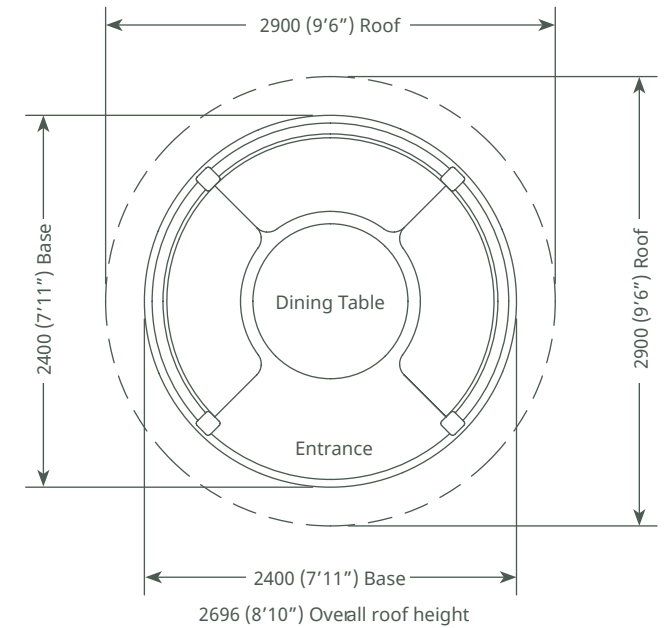

Crown Chelsea

Seats 4-6

Customise Your
Cushion & Blind
Colours

Pavilion package options:

Professional

- Redwood timber framed building
- Cedar tiled or thatched roof
- Underside plywood
- 1 x Entrance
- 3 x Balustrade infills
- 4 x Full length window blinds
- 3 x Dining benches
- Full set of cushions
- 1 x Dining table

Package Price:

£13,100 incl vat

Premium

- Redwood timber framed building
- Cedar tiled or thatched roof
- Underside cladding
- 1 x Entrance
- 3 x Balustrade infills
- 4 x Full length window blinds
- 3 x Dining benches
- Full set of cushions
- 1 x Dining table (with glass top)
- Most popular infill selection

included above. Any other configuration of infill panels is available on request within the premium range

Package Price:

£14,300 incl vat