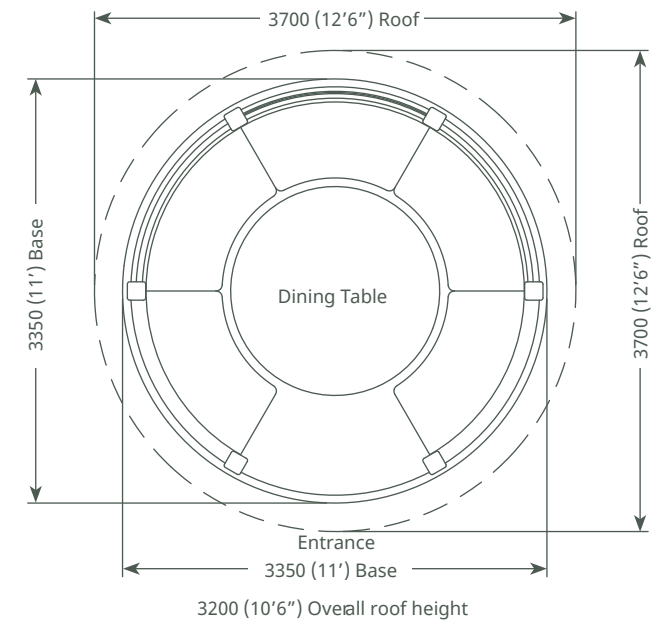

Package Price:

£19,050 incl vat

Premium model shown above

Crown Edward

Seats 8-10

Customise Your
Cushion & Blind
Colours

Pavilion package options:

Professional