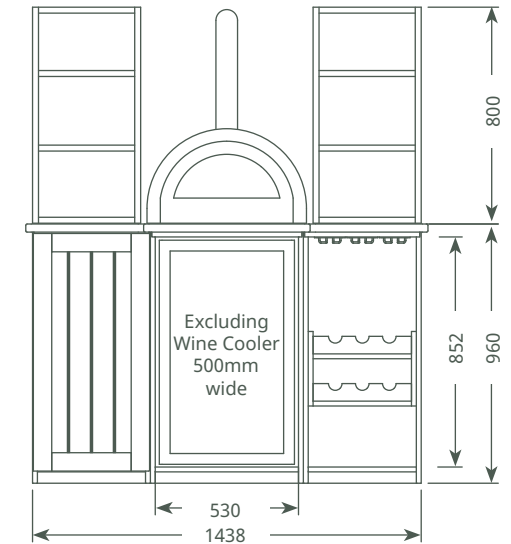

The dimensions

Available for the following models: Windsor, Hampton, Orangery, Weybridge, St. Tropez, Kensington & Versailles

Wood fired oven for year round cooking.

Package includes:

- Wine cabinet with granite work top
- 2 x back mirrored wall units
- DeliVita wood fired oven with bespoke flue & accessories pack (excludes wine cooler)

Package Price:

£8,750 incl vat