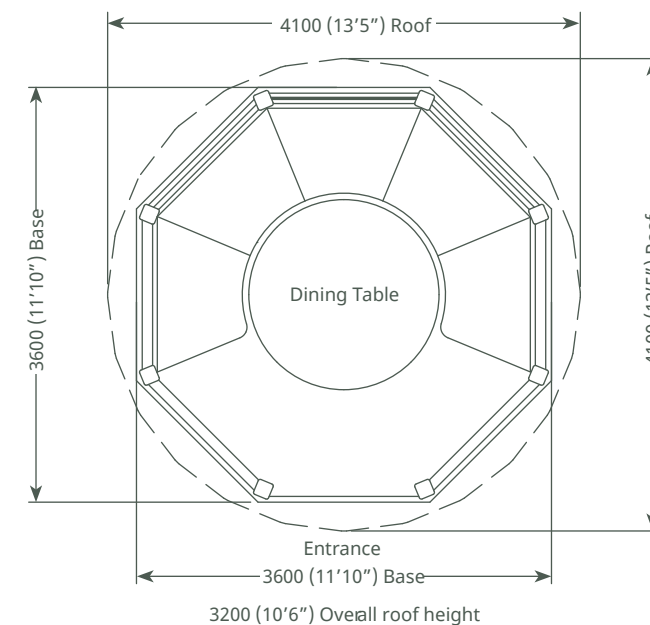

Package Price:

£22,900 incl vat

Premium model shown above

Crown Wentworth (Raised)

Seats 11-14

Customise Your
Cushion & Blind
Colours

Pavilion package options:

Professional