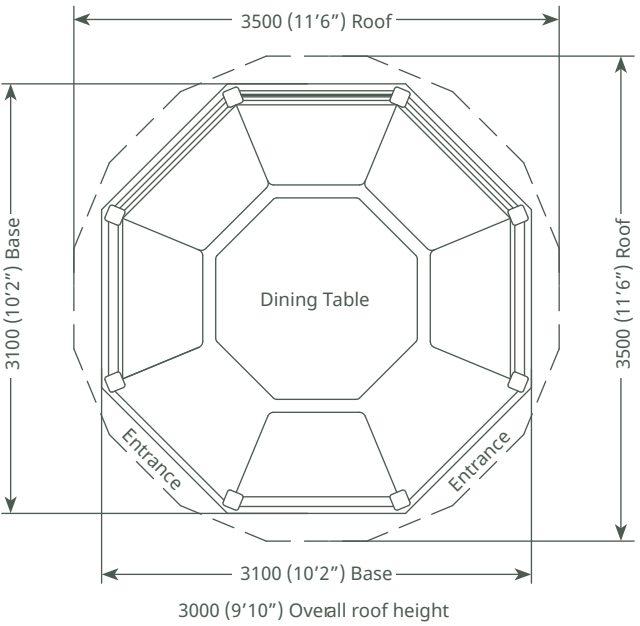

Crown Blenheim

Seats 7-10

Customise Your
Cushion & Blind
Colours

Pavilion package:

- Redwood timber framed building
- Asphalt tiled roof (brown)
- Underside roof birch ply (white)
- 2 x Entrance
- 8 x Full length window blinds
- 6 x Dining benches
- Full set of cushions
- 1 x Dining table
- 6 x Balustrade infills

Package Price:
£12,200 incl vat