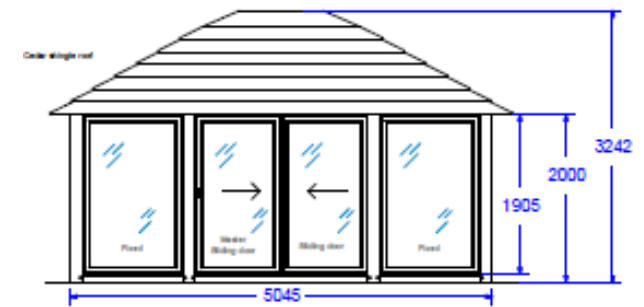

Crown Kensington (5m x 4m)

INCLUDES DINING & LOUNGING FURNITURE PACKAGE

NEW Dining & Lounging Package:

- Premium Redwood timber structure
- Cedar tiled pitched roof
- Redwood cladding on underside of roof
- 1 x sliding set of doors (entrance) with grey or dark brown aluminium frame and 6mm toughened glass (single pane)
- 2 x fixed windows with grey or dark brown aluminium frame and 6mm toughened glass (single pane)
- 4 x half clad (single skin) / half sliding windows (6mm toughened single pane)
- 3 x full timber clad back wall (single skin)
- Combined dining & lounging furniture package, including FREE glass table-tops (see page 6 for details)
- Installation (Mainland England & Wales)

Package Price:

£41,700 incl vat

Delivita Wood-Fired Oven available as an upgrade
Please note: oven inclusion requires a ventilation gap between the ring beam and eaves