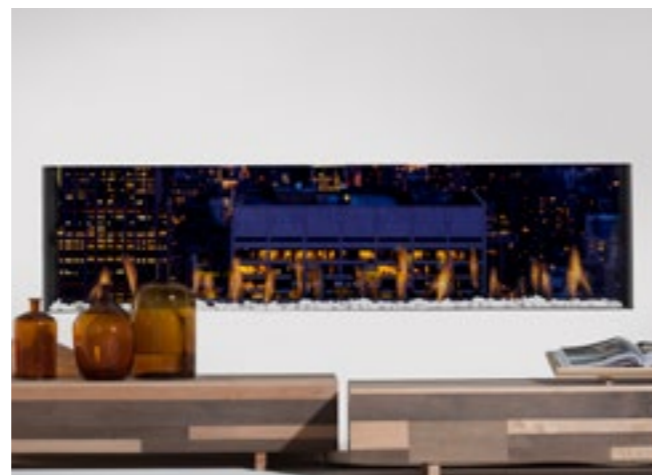

WHITE STONES