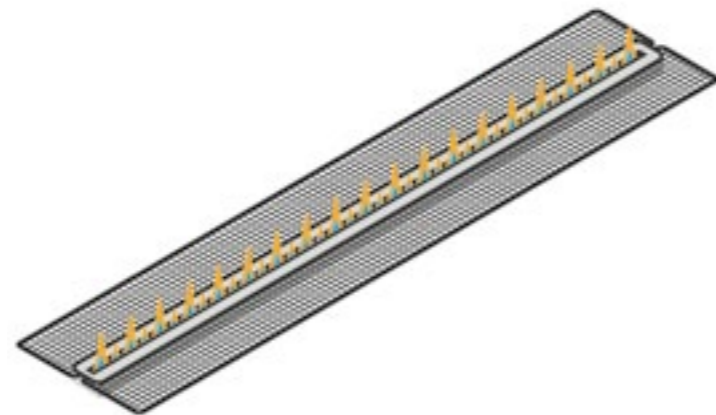

BURNERS

Next to the outdoor fireplace of your choice it is always indicated which type of burner the fireplace has. These burners differ greatly from each other, but at the same time have one important similarity: they are equipped with beautiful glowing logs as standard. With this you can enjoy the most beautiful fire at a low setting!

Enjoy the most beautiful fire at a low setting!

LED BURNER

With its unique combination of LED lighting and fire, the Ledburner© provides an intense experience. With over 7 different colour settings, you can determine the desired ambiance yourself.