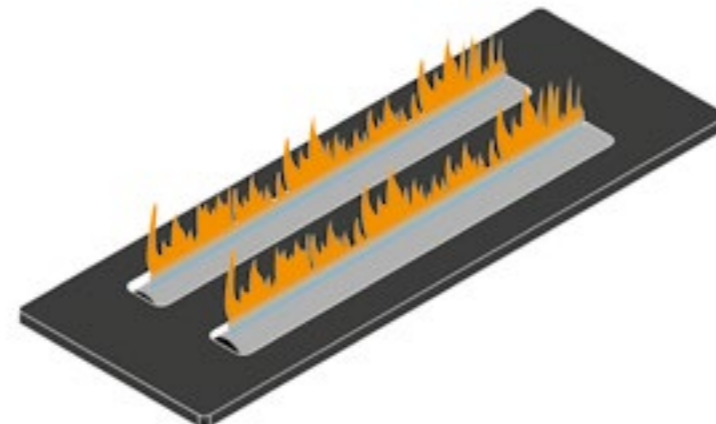

Enjoy the most beautiful fire at a low setting!

LED BURNER

With its unique combination of LED lighting and fire, the Ledburner© provides an intense experience. With over 7 different colour settings, you can determine the desired ambiance yourself.

DOUBLE BURNER

The double burner guarantees a beautiful fire experience because the fire is spread over the entire fireplace. In addition, you can easily switch off one of the burners for optimum control of the heat and the flame picture.