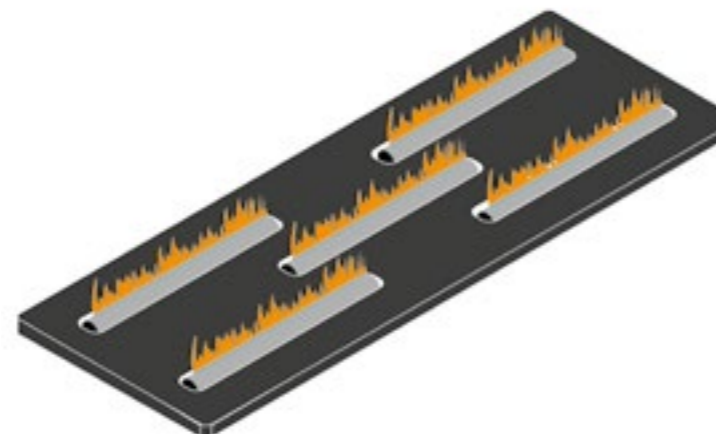

QUAD BURNER

The Quad Burner features five different burners. This way you can endlessly adjust the flames and the heat intensity. Thanks to the large number of burners it is possible to create warmth in a short amount of time. At the same time you can enjoy an impressive fire display. Switching to a low setting? Then simply turn off some of the burners by pushing a single button.