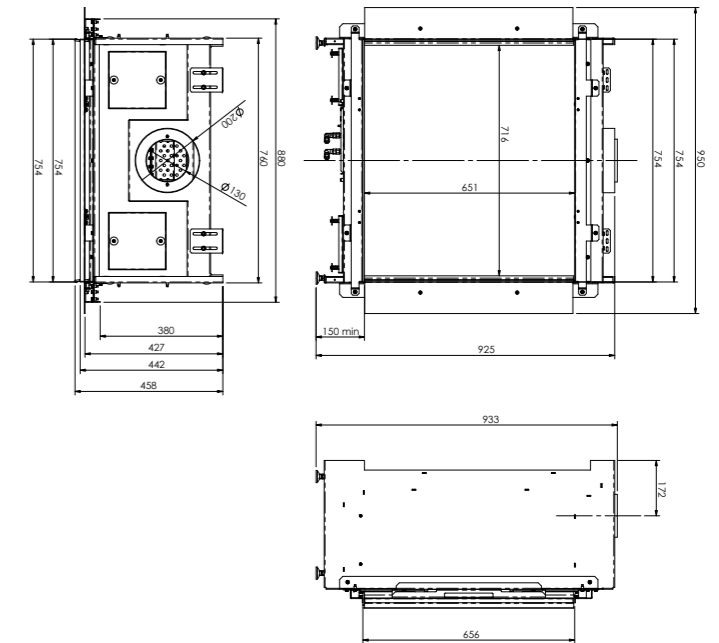

Modore 75H 0

Double burner

Natural gas G25 (min - max): 3,3 - 10 kW

Natural gas G20 (min - max): 3,6 - 10,8 kW

Propane G31 (min - max): 3,6 - 10,7 kW

Return: 89%

Black steel: Standard

Black glass: Optional

Roof tile motif: Optional

E-save: Standard

ProControl: Optional

Power fan: Optional

AR-glass: Standard