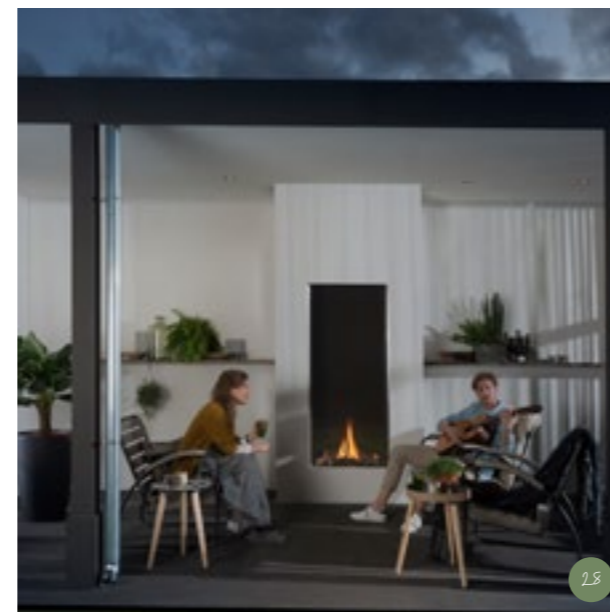

CONTENTS

- 06 BURNERS
- 08 LOW SETTING
- 09 INSTALLATION DEPTH
- 10 DIGITAL CONTROL
- 12 BACK WALL
- 14 FUEL BED
- 16 NON-REFLECTIVE GLASS
- 18 ACCESSORIES
- 20 PRODUCTS
- 32 TECHNICAL INFORMATION

Modore 75H 0 22

Modore 140 0 24

Club 140 0 26

Sky 0 28

Sky T 0 30