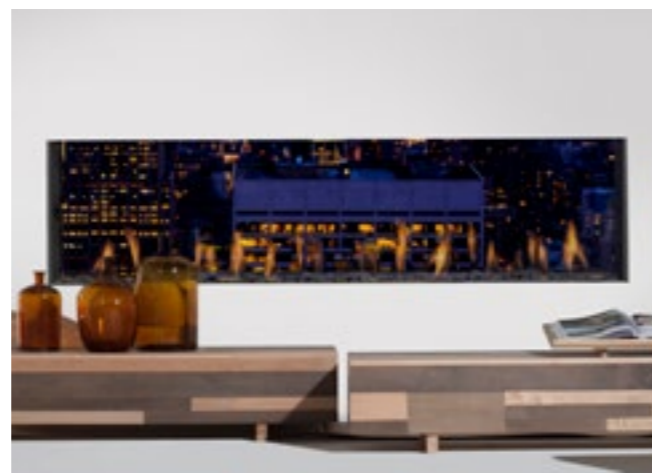

GREY STONES