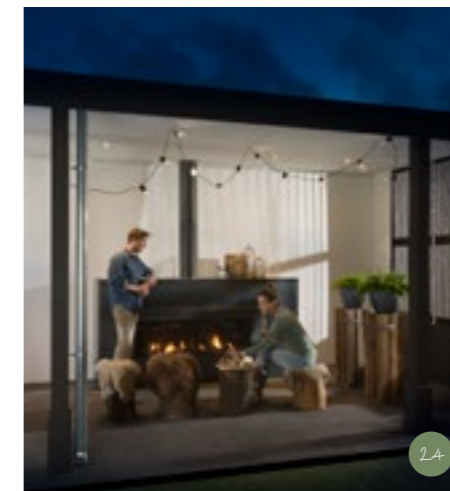

CONTENTS

- 06 BURNERS
- 08 LOW SETTING
- 09 INSTALLATION DEPTH
- 10 DIGITAL CONTROL
- 12 BACK WALL
- 14 FUEL BED
- 16 NON-REFLECTIVE GLASS
- 18 ACCESSORIES
- 20 PRODUCTS
- 32 TECHNICAL INFORMATION

Modore 75H 0 22

Modore 140 0 24

Club 140 0 26

Sky 0 28

Sky T 0 30