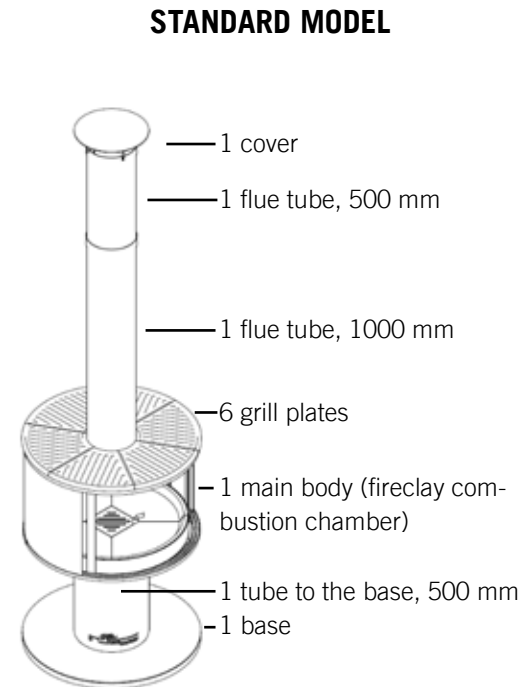

AVAILABLE OPTIONS

- Additional 500 mm flue tube
- Additional 1000 mm flue tube
- Steel combustion chamber
- More options on request

TOTAL WEIGHT

Fireclay combustion chamber: 130 kg
Steel combustion chamber: 122 kg