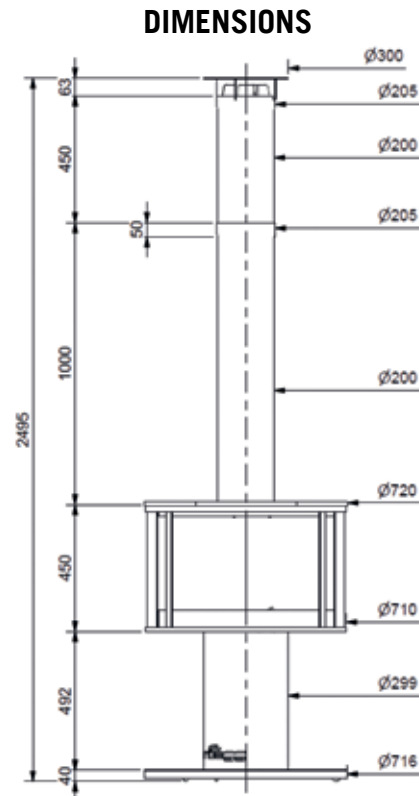

AVAILABLE OPTIONS

- Additional 500 mm flue tube
- Additional 1000 mm flue tube
- Steel combustion chamber
- More options on request

TOTAL WEIGHT

Fireclay combustion chamber: 130 kg
 Steel combustion chamber: 122 kg