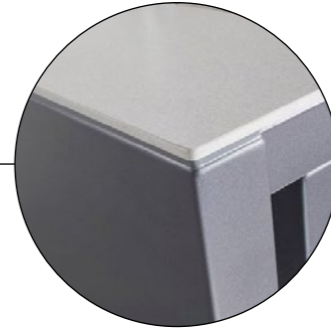

COOKING
EVEN SIMPLER!

KITCHEN TAP

Right or left arrangement possible.

ENGINEERED STONE COUNTERTOP

INNER SHELVES

METAL STRUCTURE

SLIDING DOOR

ADJUSTABLE FEET